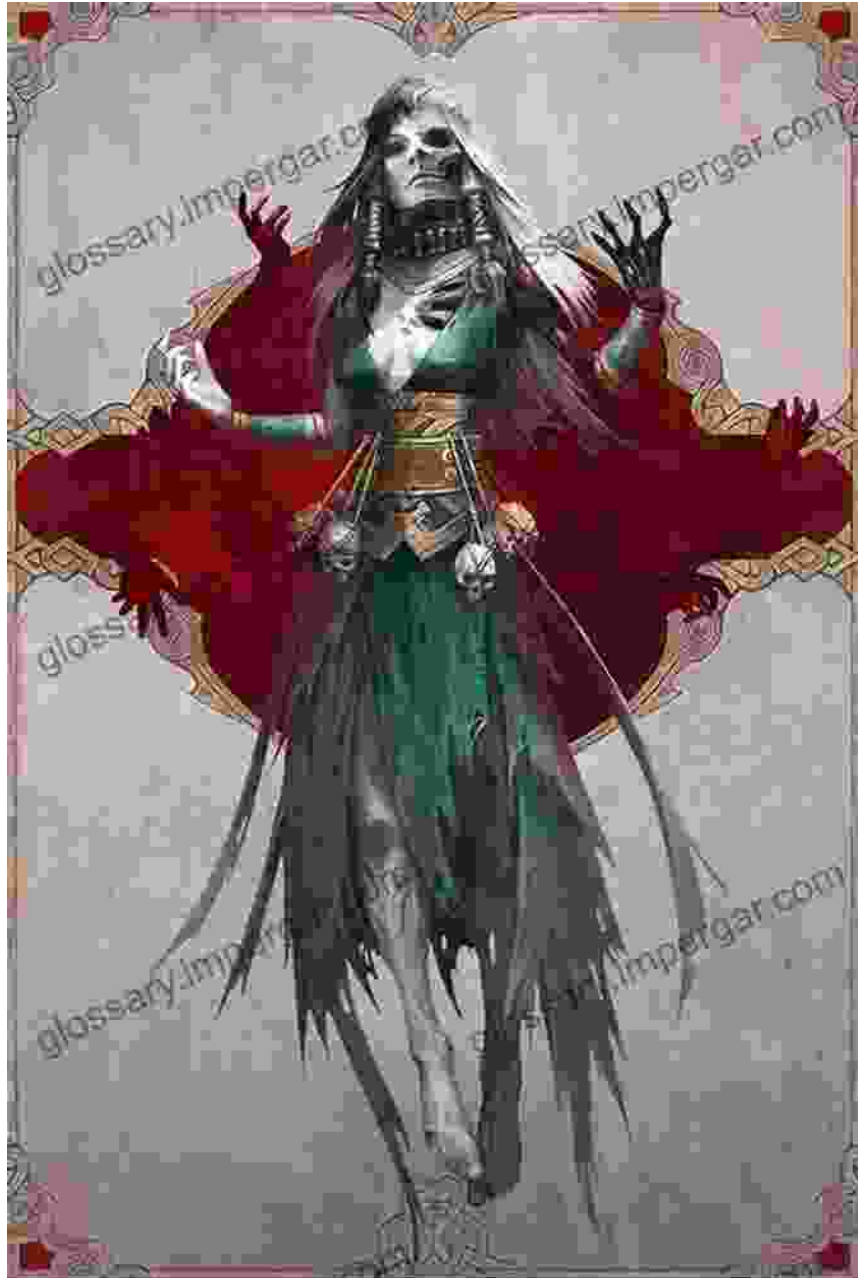

Amongst the masterpieces adorning Hel's chamber are haunting depictions of the underworld's landscapes. Shadowy landscapes stretch endlessly, enveloped in an ethereal mist that conceals secrets untold. The air is thick with the scent of ancient runes, their enigmatic symbols whispering tales of forgotten lore.